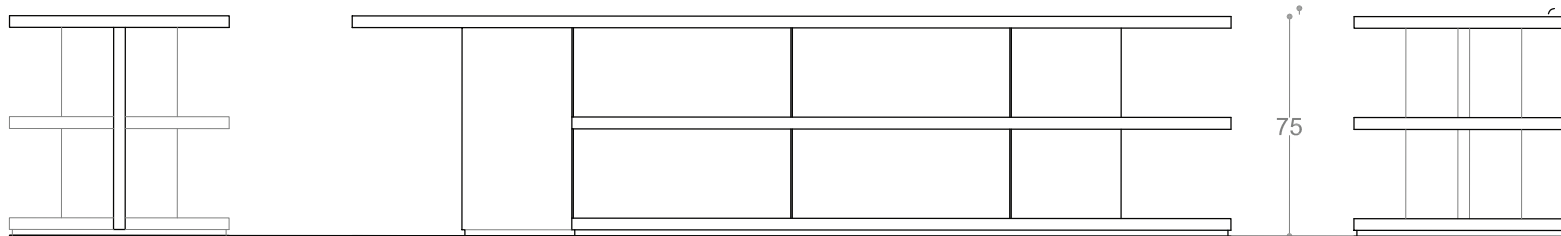

# desk

SHELVES AND BACK  
MARSH OAK

BOOK ENDS  
ANODISED ALUMINIUM

TOP  
LACQUERED  
LACQUERED GLOSSY

**DESK 300**